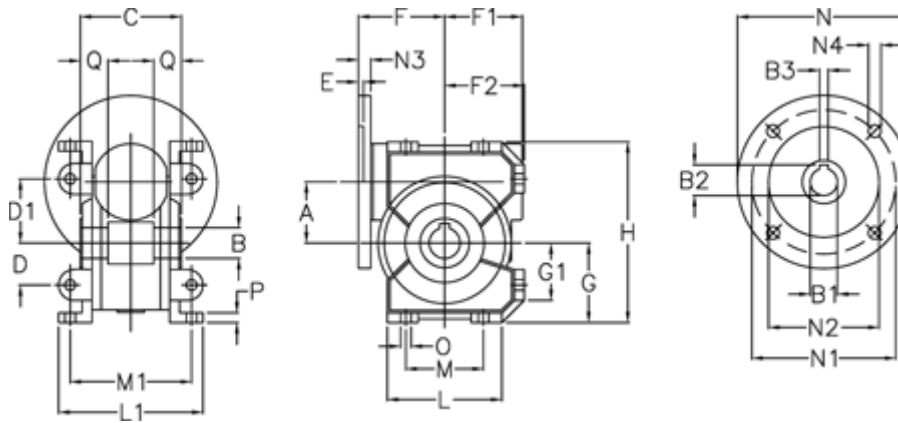

Data Sheet

Article number: 3918044060023

Description: Worm gear with st. steel hollow shaft
VF 44 EP-U-60- 63B14

Measures

a = 44.6	E = 2.0	L = 80	N4 = 5.5
B = 18	F = 65	L1 = 100.0	O = 8.5
B1 E7 = 11	F1 = 54	M = 52	P = 8
B2 = 12.8	F2 = 55.0	M1 = 81.0	Q = 24.5
B3 H9 = 4	g = 55.0	N = 90	
C = 64	G1 = 40.0	N1 = 75	
D = 29	H = 127.0	N2 = 60	
D1 = 46	H1 = 97.0	N3 = 8.0	